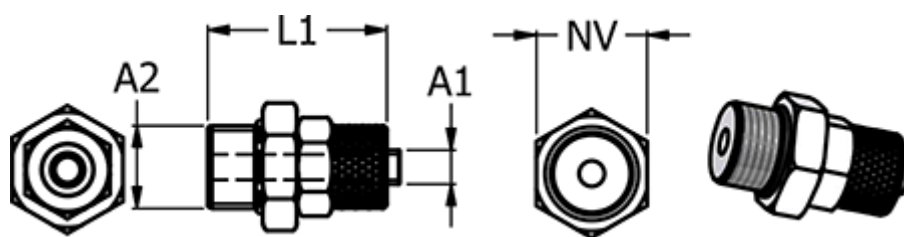

Article number: 586111054

Description: Push-on fitting 11.105-4-4, metal $\text{Ø}4/2\text{-M5}$
Straight connector

Measures

Hose Diameter A2	= 4/2
L1	= 23
NV	= 9
Thread A2	= M5